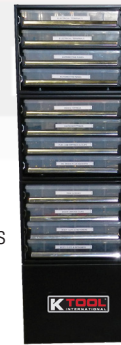

KT175102 SLIDING DRAWER CABINET

- Holds four different assortments
- Compact size easily fits on workbench or shelf
- Measures: 14-1/2" Wide x 13" Depth x 11-1/2" Height
- The space saving and compact design easily fits in the service area keeping parts easy to access and organized
- Covered by a 1 year limited warranty